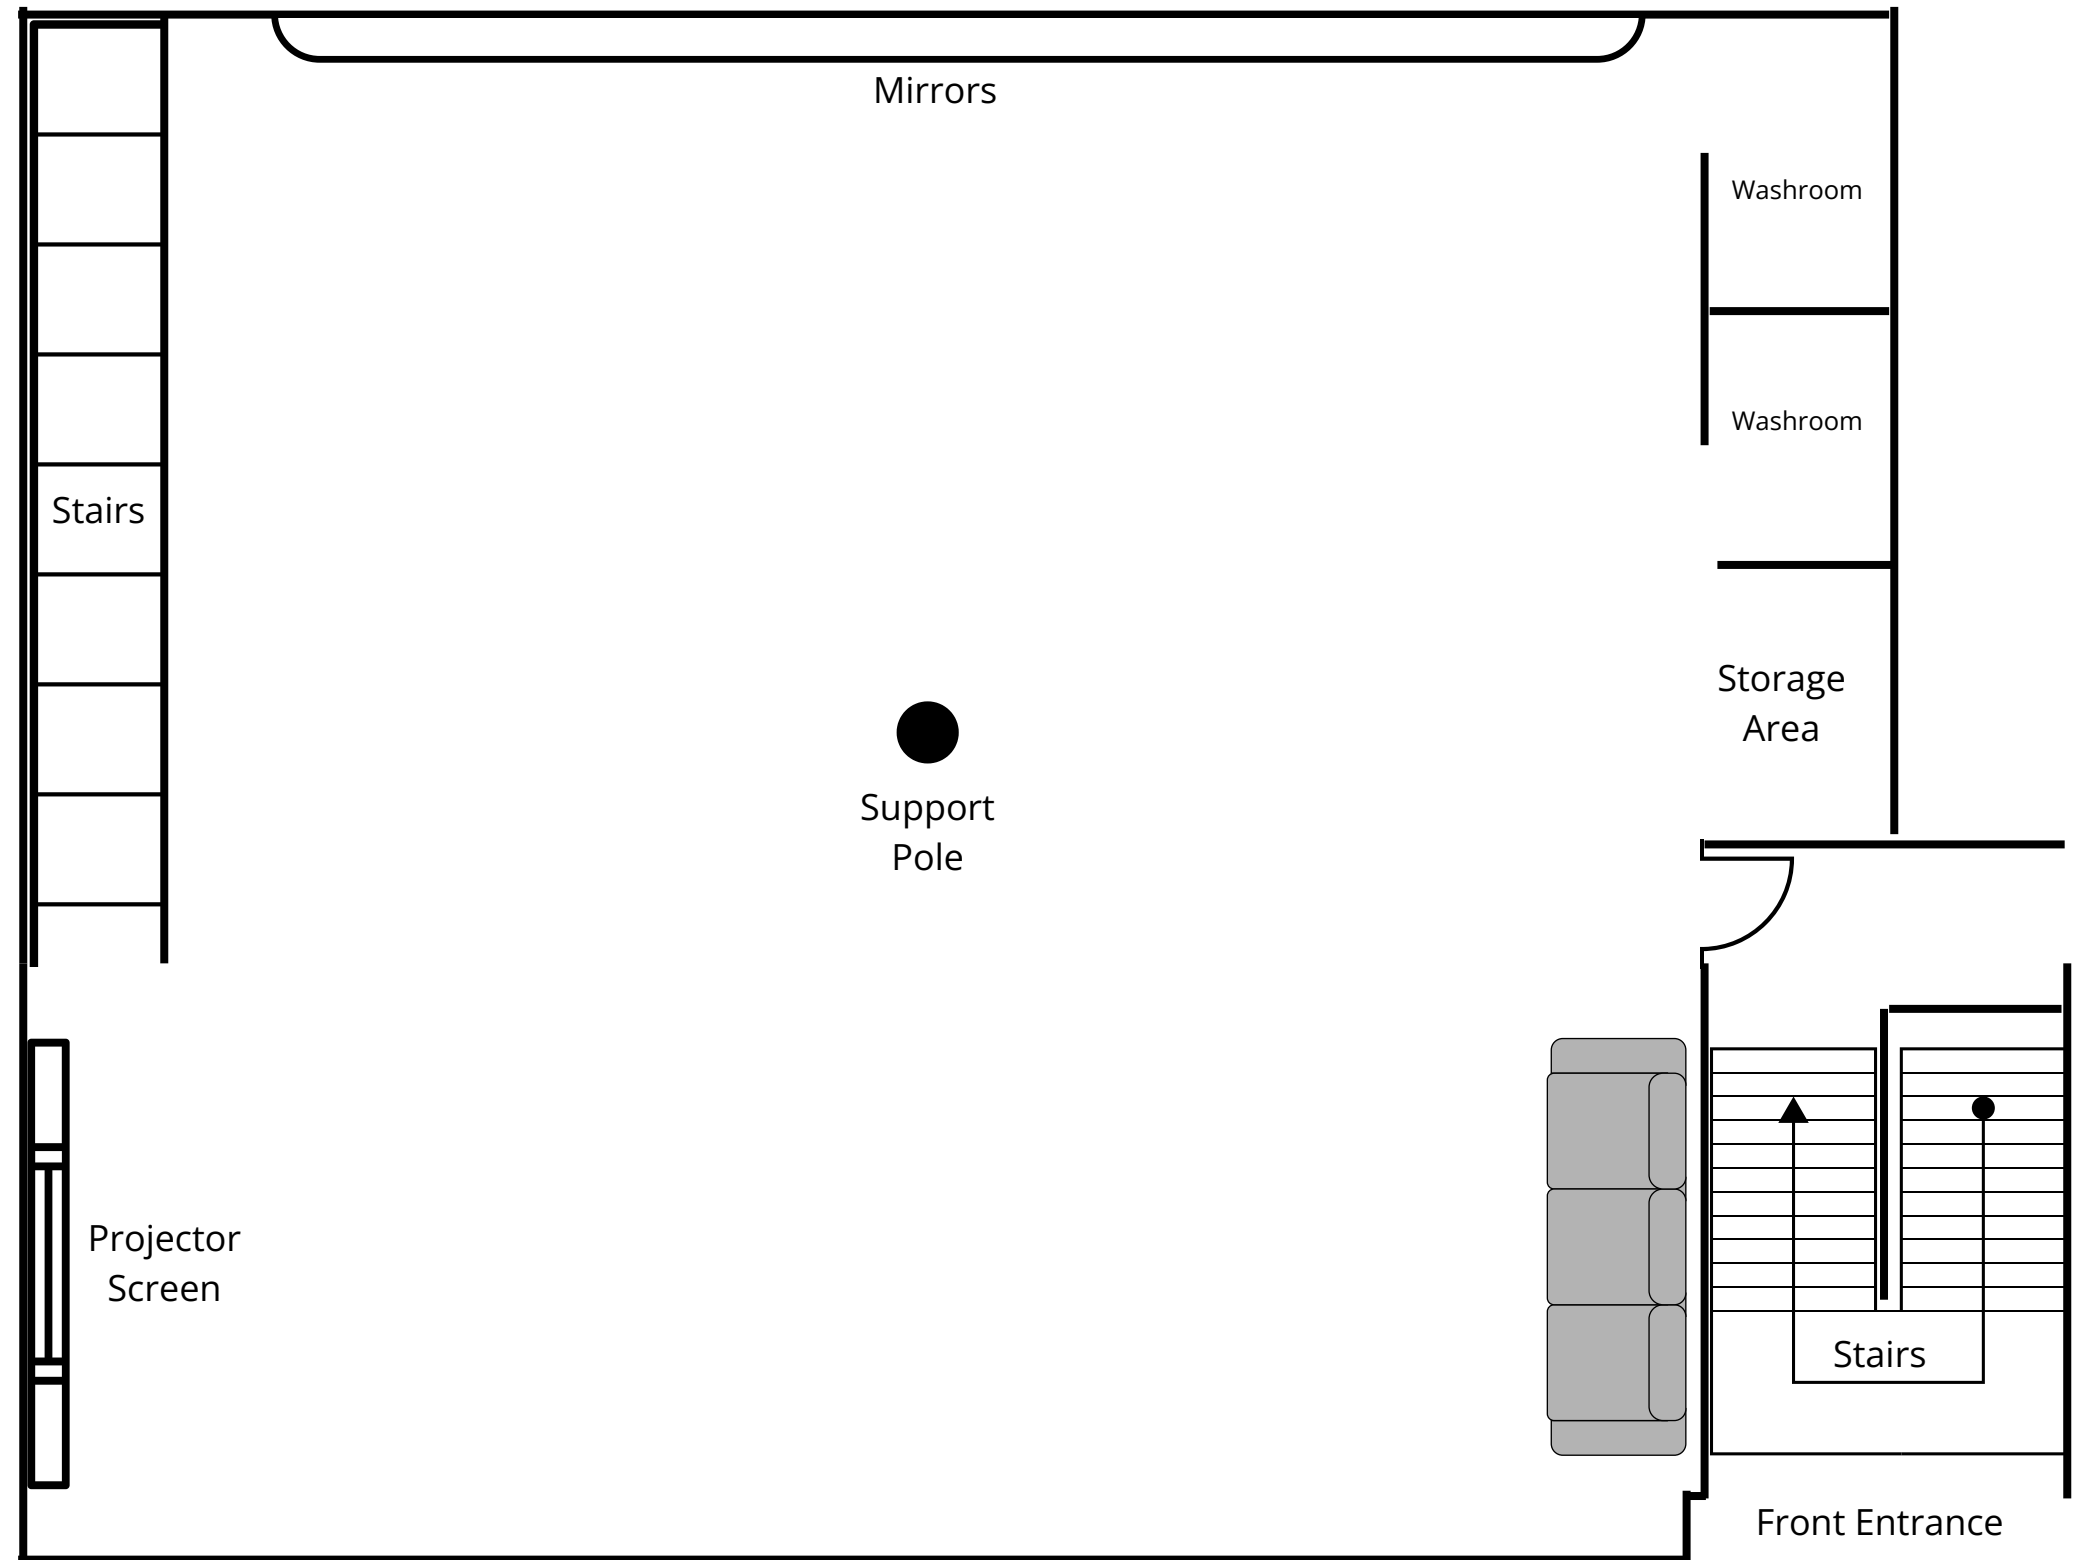

Open Space
(Up to 100 standing people)

• **Social Events**

• **Dance Lessons
& Socials**

• **Live Shows**

• **Corporate Meetings
& Workshops**

Mezzanine Layout

Contact Us

604 - 875 - 8785